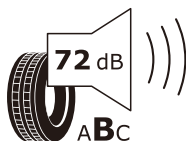

ROYAL PERFORMANCE

225/55ZR17 101W XL

ENERGY

ROYAL BLACK

2R121H1

225/55ZR17 101 W

C1

D

C

2020/740